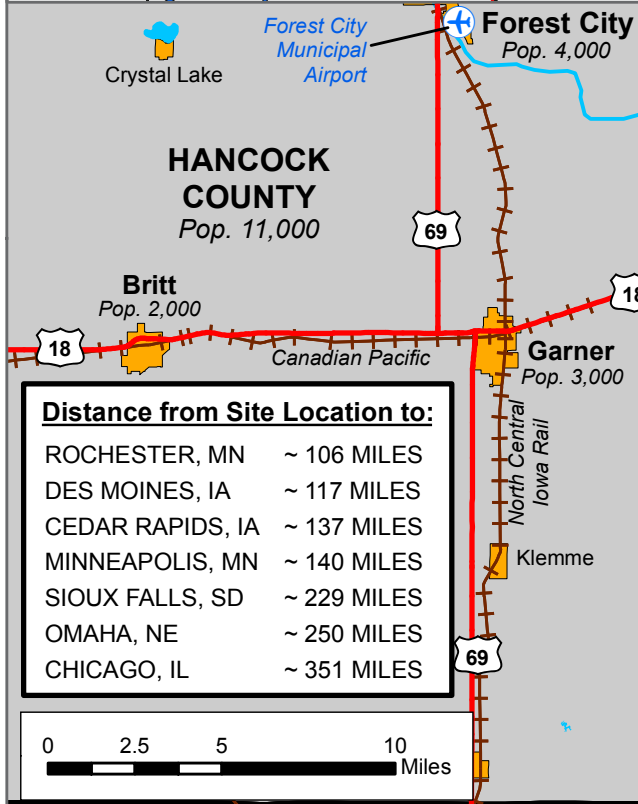

MASON CITY INDUSTRIAL SITE (158.37 ACRES)

MASON CITY, IOWA - GENERAL LOCATION MAP

(158.37 ACRES)

Distance from Site Location to:

ROCHESTER, MN	~ 106 MILES
DES MOINES, IA	~ 117 MILES
CEDAR RAPIDS, IA	~ 137 MILES
MINNEAPOLIS, MN	~ 140 MILES
SIOUX FALLS, SD	~ 229 MILES
OMAHA, NE	~ 250 MILES
CHICAGO, IL	~ 351 MILES

Map Prepared: August 2017
 Data Source - Population Figures: US Census Bureau,
 Annual Estimates of the Resident Population: July 1, 2015
 (rounded to nearest thousand)