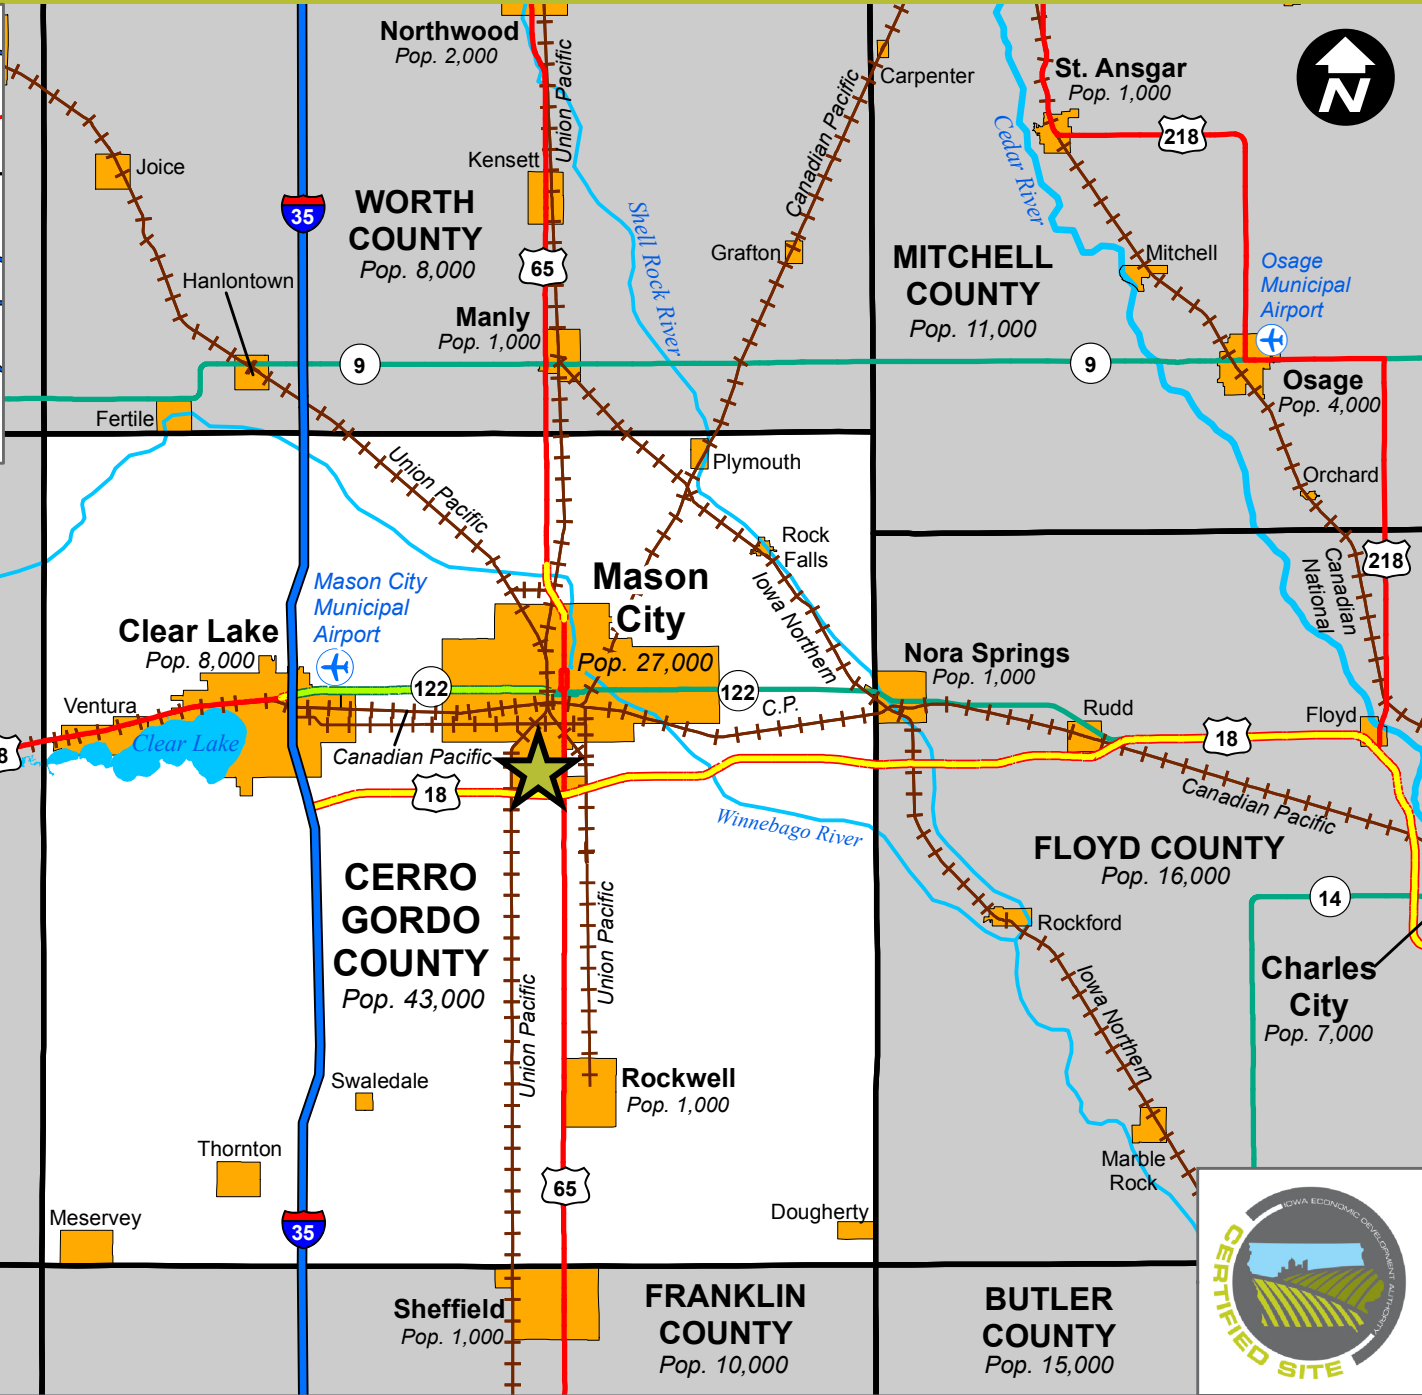

MASON CITY INDUSTRIAL SITE (158.37 ACRES)

MASON CITY, IOWA - GENERAL LOCATION MAP

(158.37 ACRES)

Distance from Site Location to:

ROCHESTER, MN	~ 106 MILES
DES MOINES, IA	~ 117 MILES
CEDAR RAPIDS, IA	~ 137 MILES
MINNEAPOLIS, MN	~ 140 MILES
SIOUX FALLS, SD	~ 229 MILES
OMAHA, NE	~ 250 MILES
CHICAGO, IL	~ 351 MILES

Map Prepared: August 2017
 Data Source - Population Figures: US Census Bureau,
 Annual Estimates of the Resident Population: July 1, 2015
 (rounded to nearest thousand)