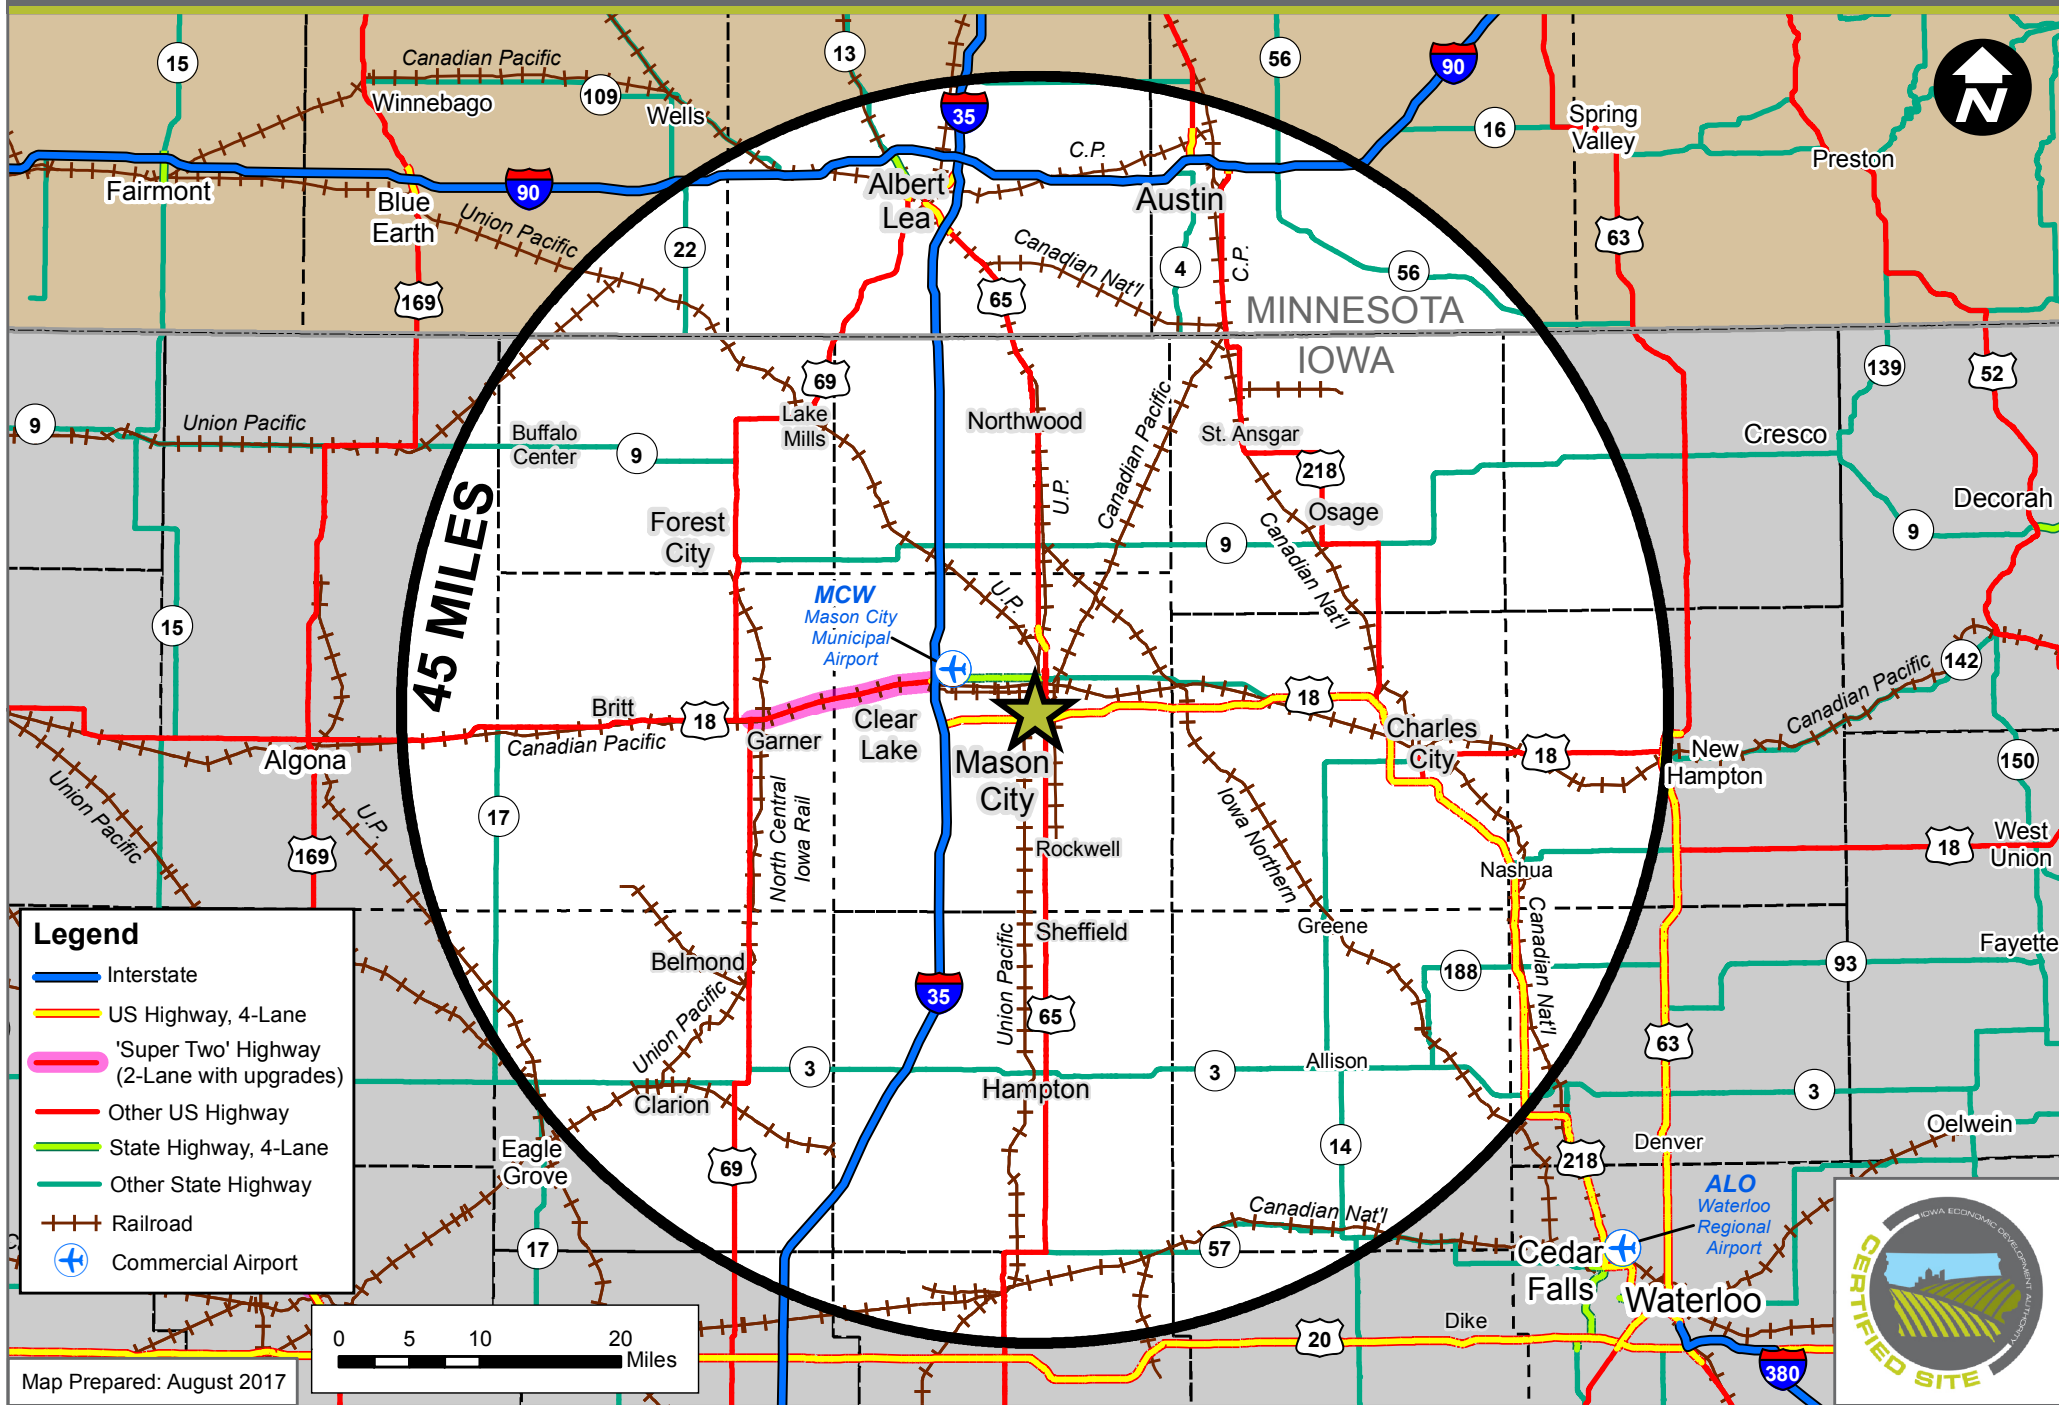

MASON CITY INDUSTRIAL SITE (158.37 ACRES)

MASON CITY, IOWA - TRANSPORTATION NETWORK MAP

Map Prepared: August 2017