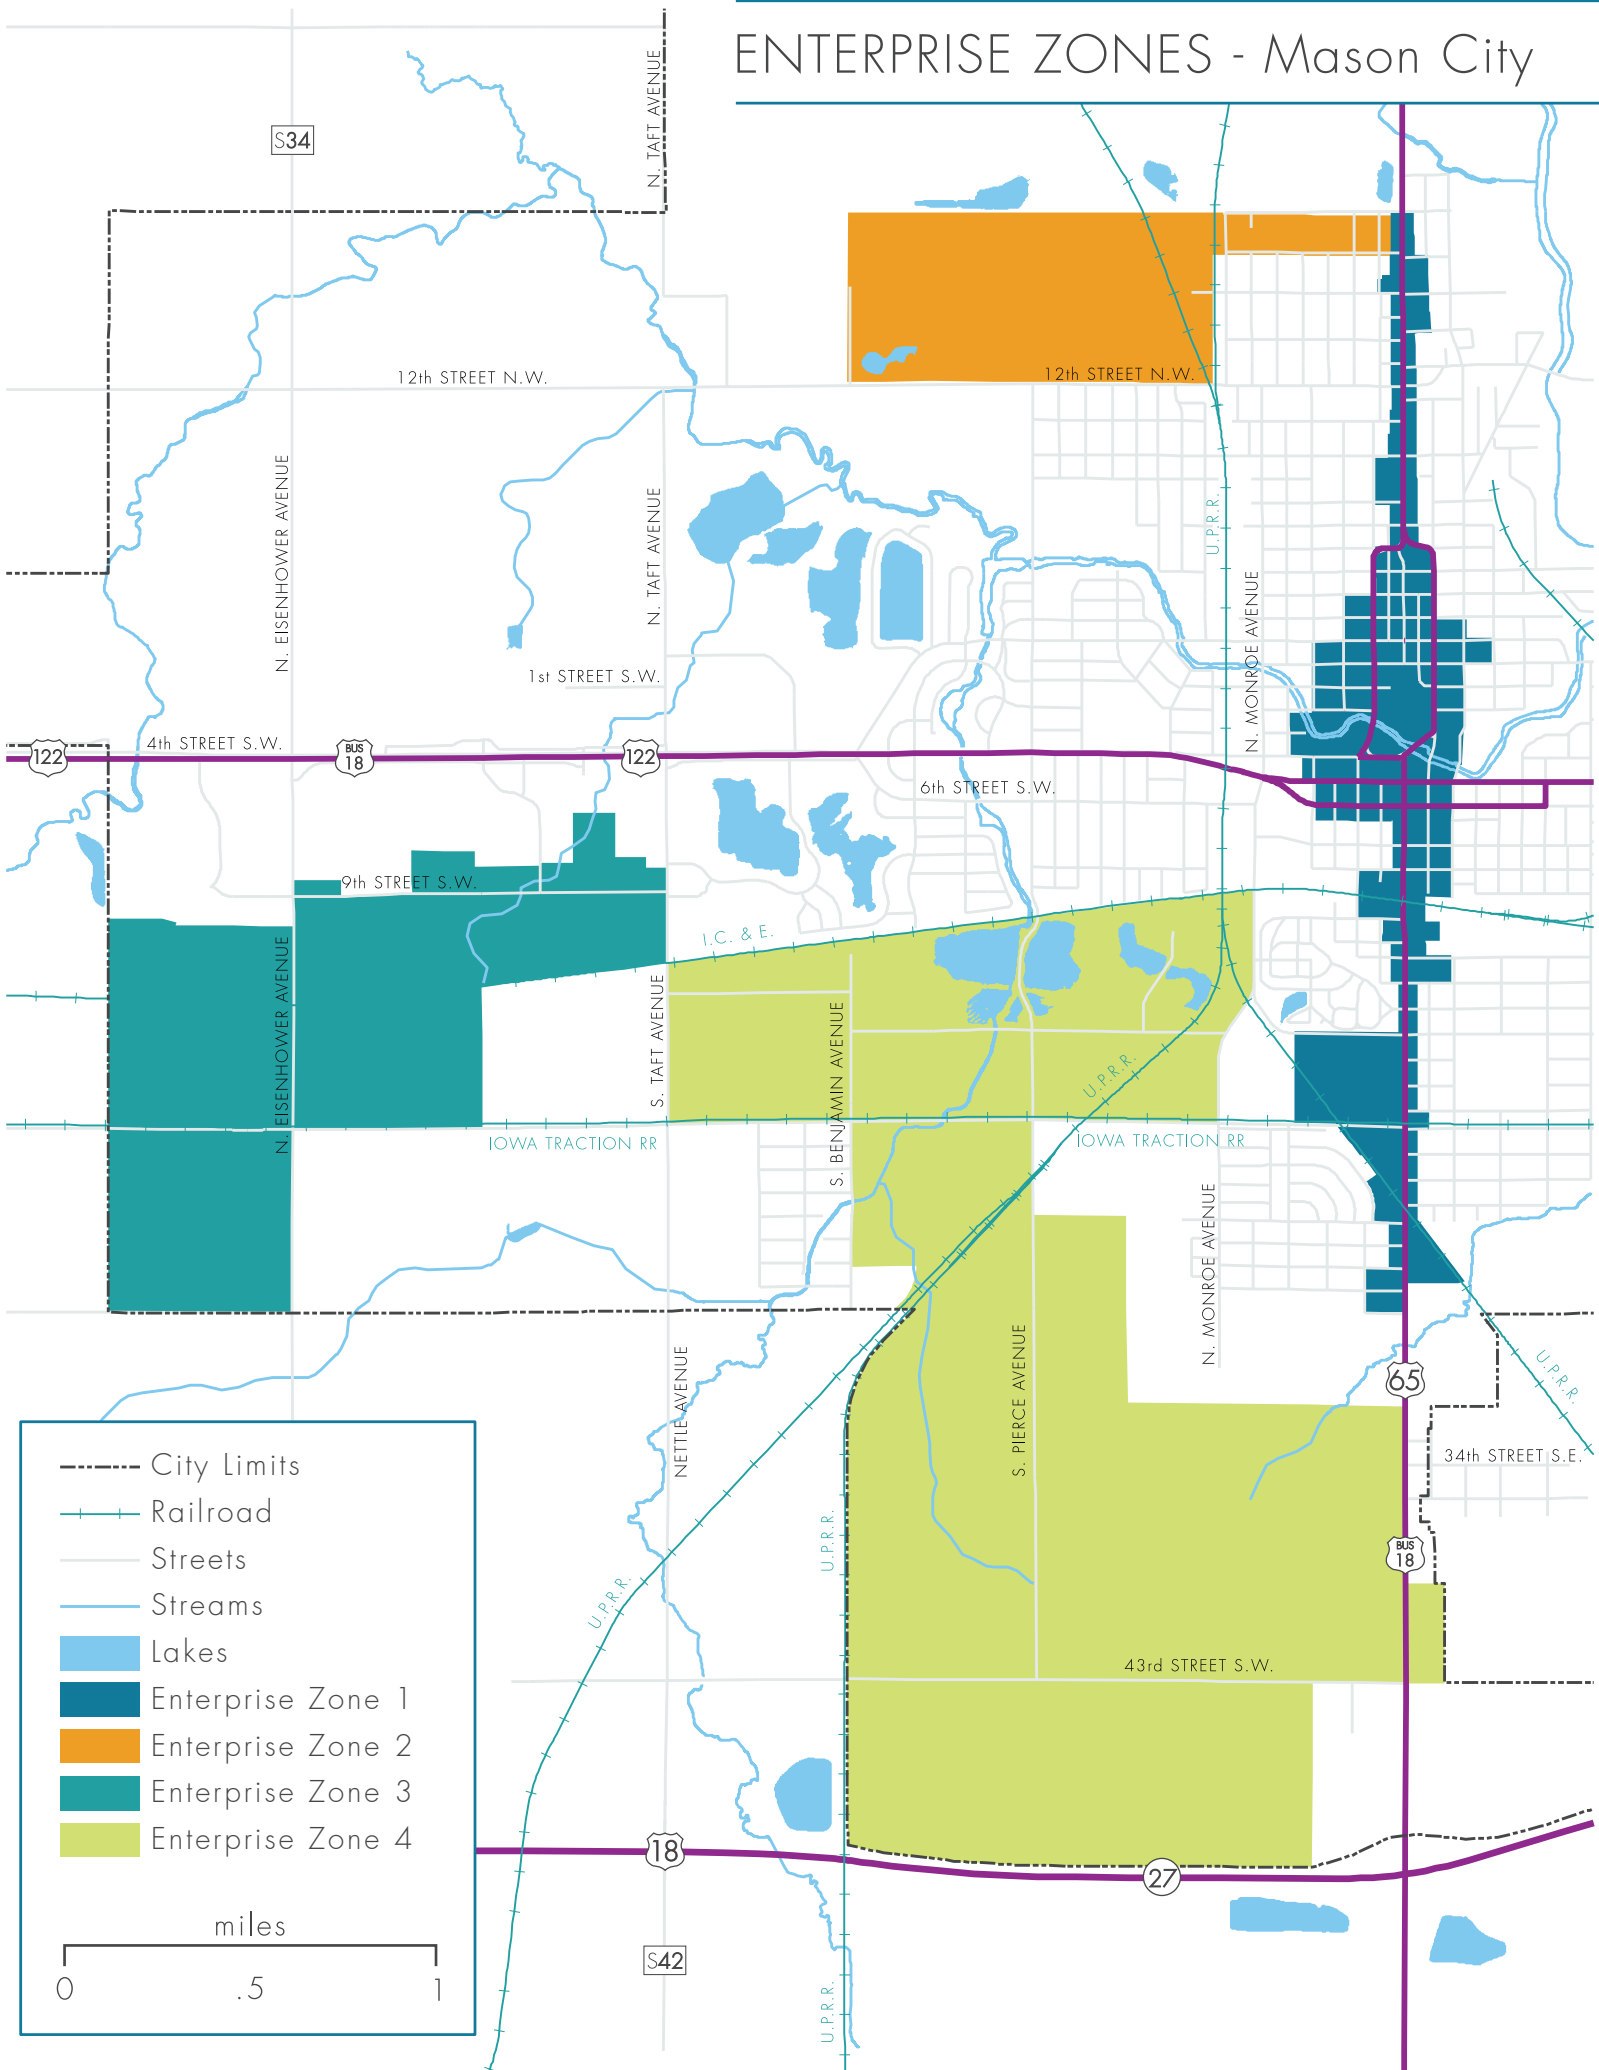

ENTERPRISE ZONES - Mason City

City Limits
 Railroad
 Streets
 Streams
 Lakes
 Enterprise Zone 1
 Enterprise Zone 2
 Enterprise Zone 3
 Enterprise Zone 4

miles
 0 .5 1